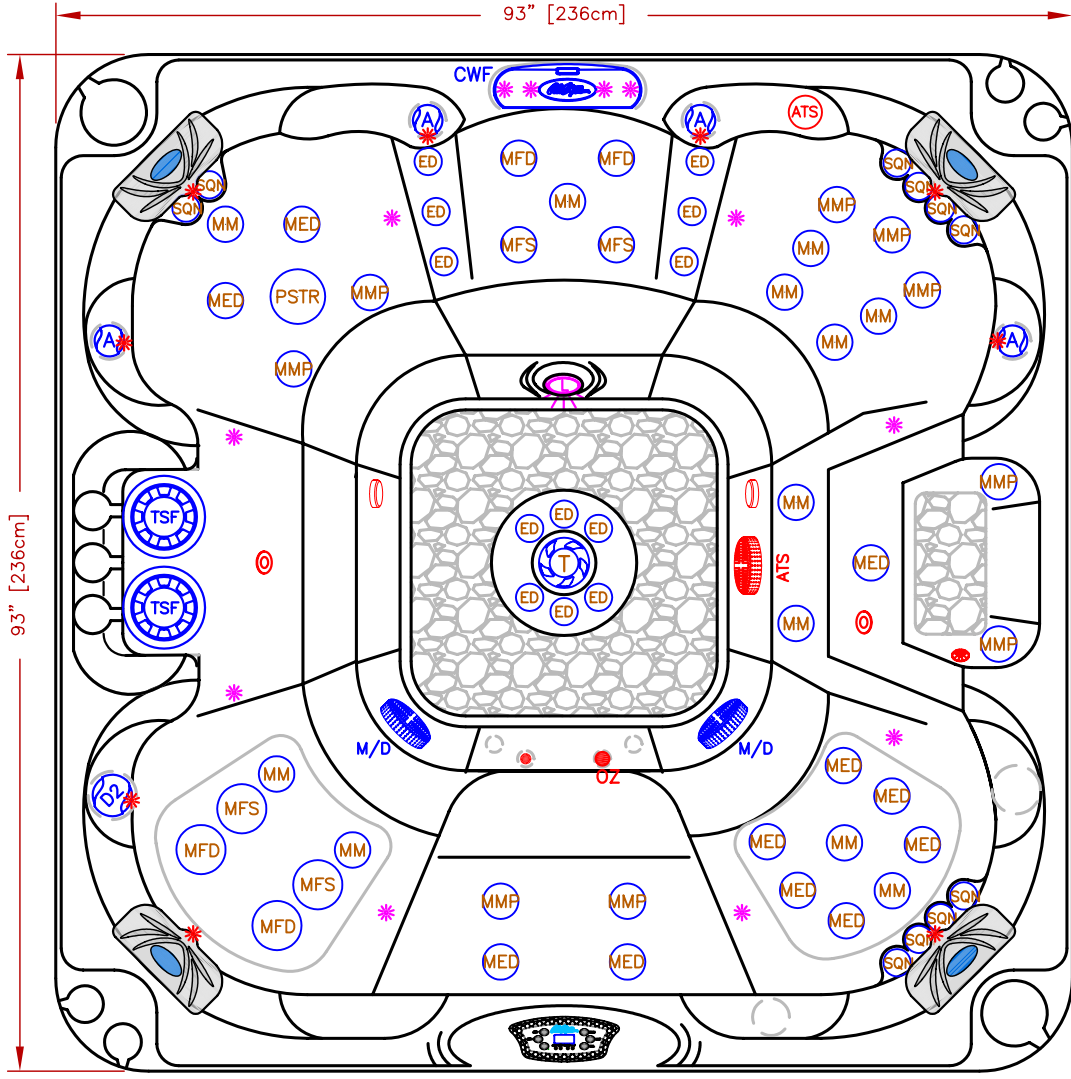

LINE	ESCAPE
MODEL	CANCUN
NUM	EC-864B

- OPT16-FOY**
- = MS JET
 - = MS DRAIN
 - = MS AIR

64 JETS LEGEND			
QTY.	SYMB.	DESCRIPTION	PART#
10	(SQN)	NECK JET SHOWER 100%	PLU29923-114-000
12	(ED)	EURO DIRECTIONAL-BLK CLUSTER	PLUCS2295051SL
12	(MM)	MINI-STORM MASSAGE-BLK CLUSTER	PLUCS2297061SL-8
9	(MMP)	MINI INT MULTI-MASSAGE	PLUCS2295171SL
11	(MED)	MICRO XL DIRECTIONAL-BLK CLUSTER	PLUCS2295031SL
4	(MFD)	MAXI FLOW DIRECTIONAL-BLK CLUSTER	PLUCS2295091SL
4	(MFS)	MAXI SWIRL ROTO JET	PLUCS2295101SL
1	(PSTR)	POWER STORM INT TWIN ROTO	PLUCS2295181SL
1	(T)	WHIRLPOOL ADJUSTABLE-BLK CLUSTER	PLUCS2295201SL
4	(A)	AIR VALVE	
1	(D2)	2IN DIVERTER VALVE	
2	(M/D)	MAIN DRAIN	
1	(CWF)	CURVE CASCADE LED WATERFALL	
2	(F)	2X50 SQ.FT. FILTER TELEWEIR	
8	(L)	PREMIUM LED LIGHTING	
4	(P)	C-PILLOWS	
1	(CONTROL)	TP600T COLOR TOPSIDE	

OPTIONS		
SYMB.	DESCRIPTION	OPT#
	C-LITE 2X FRONT CABINET CORNERS JET, CASCADE PILLOW, VALVE LED LIGHTING	OPT16-966L2 OPT16-JPV850
	FOUNTAIN OF YOUTH (MICRO SILK)	OPT16-FOY
	PURE SILK OZONATOR	OPT16-102C
(ATS)	ADJUSTABLE THERAPY SYSTEM	OPT16-109
	24/7 FILTRATION SYSTEM CAL PURE SALT SYSTEM	OPT16-112C OPT16-113B
	HYBRID SYSTEM+PURE UV+CURE OZONE	OPT16-193H
Wi-Fi	CAL SPAS Wi-Fi Module	OPT16-WI-FI
	FREEDOM SOUND, BLUETOOTH, SUBWOOFER W/4-6" SPEAKERS ISOUND SYSTEM IPOD W/4-6" SPEAKERS W/SUBWOOFER	OPT16-FS46 OPT16-IP46

SPECIFICATIONS		
DIMENSIONS (IN) 93" X 93" X 39.5" DIMENSIONS (CM) 236 X 236 X 100 WATER CAP. 450GAL / 1,700L APP. WEIGHT 900LBS / 408Kg		
TITLE		
2016 SPA LINE ESCAPE SERIES EC-864B		
DWG BY	DATE	
G.GARCIA	12/18/15	
REV DESCRIPTION	REV No.	